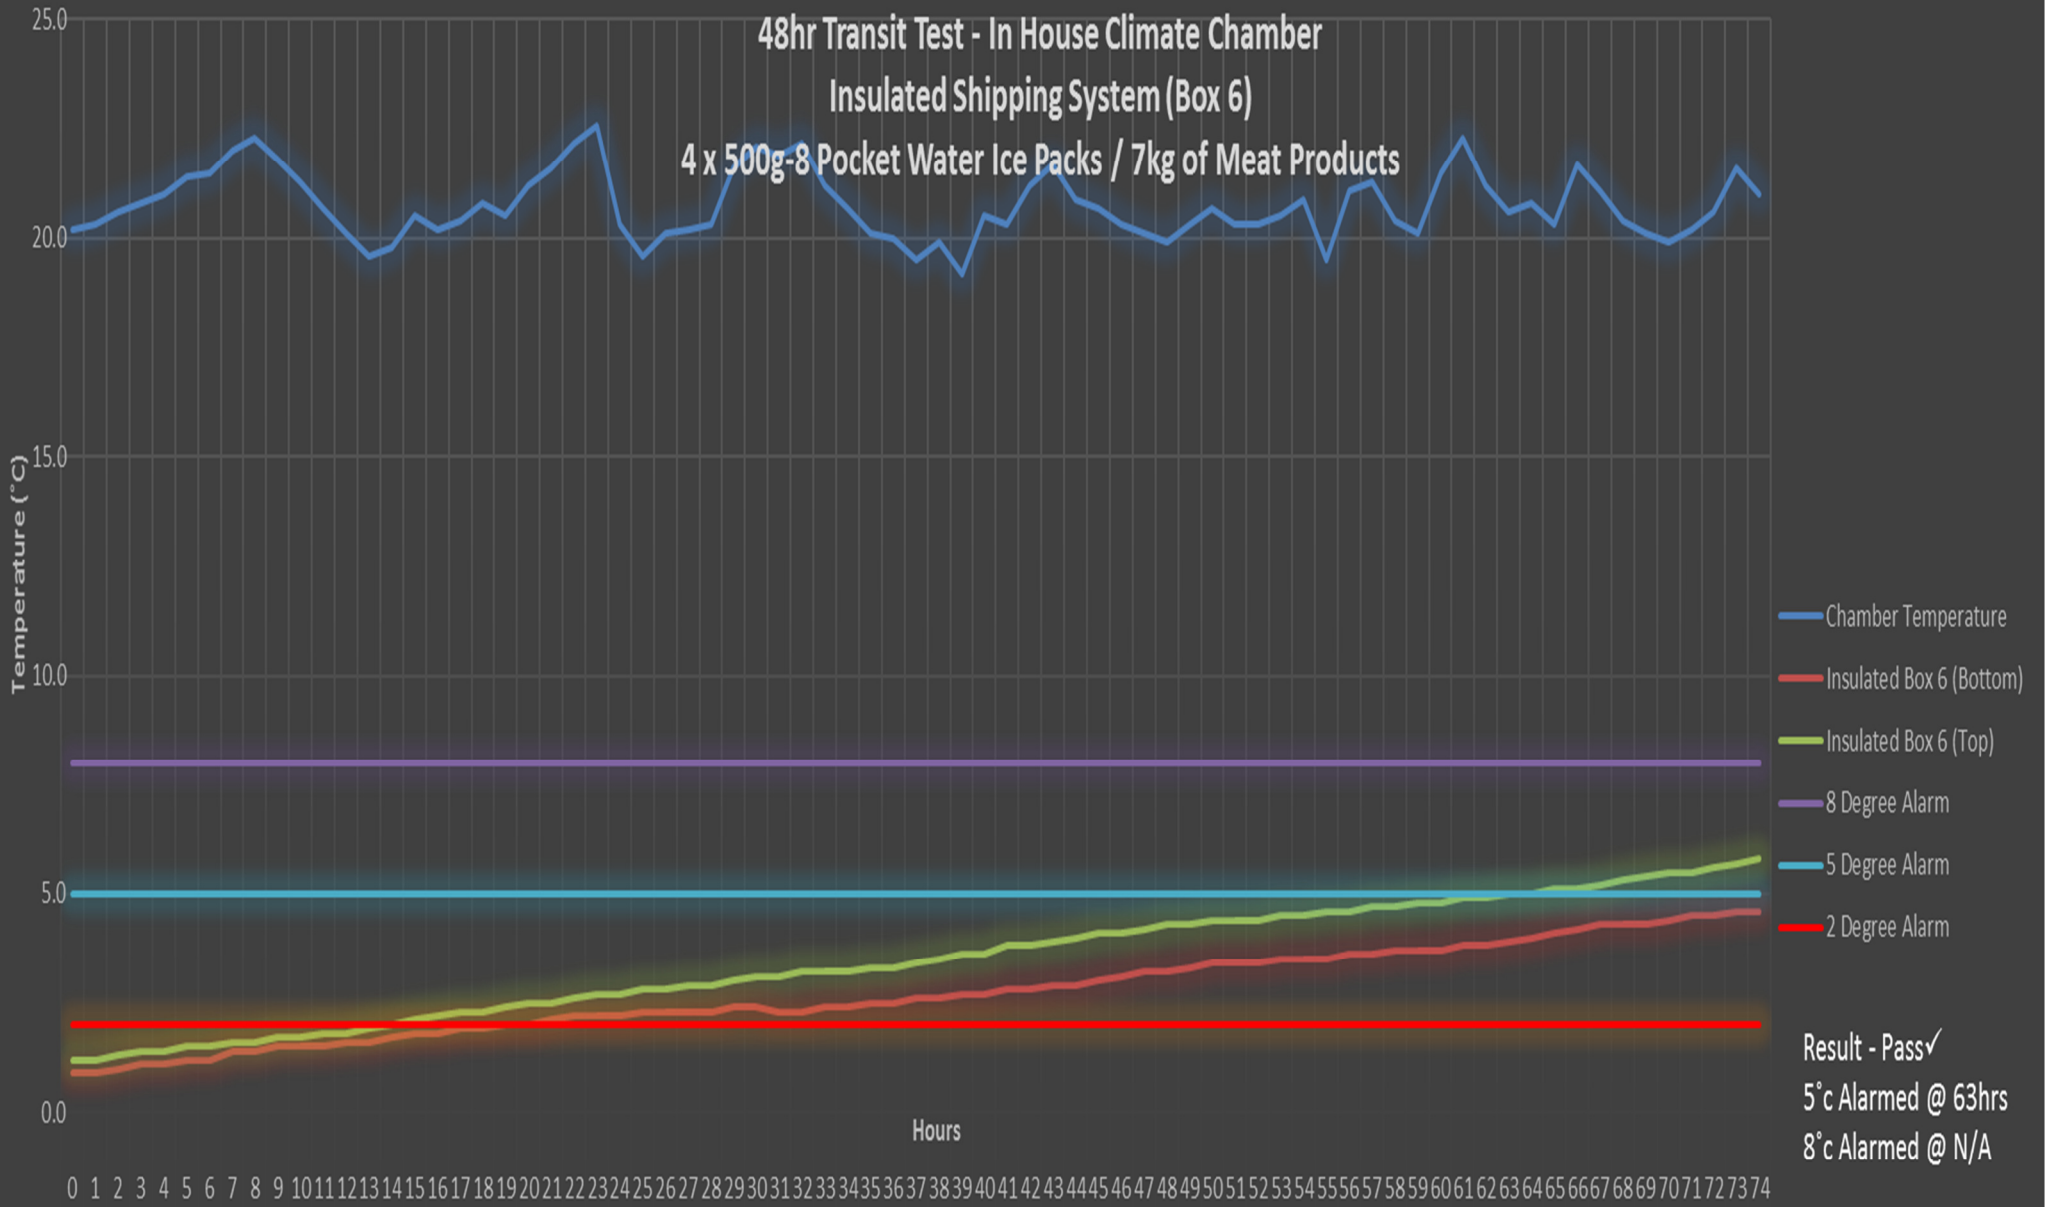

48hr Transit Test - In House Climate Chamber  
Insulated Shipping System (Box 6)  
4 x 500g-8 Pocket Water Ice Packs / 7kg of Meat Products

Result - Pass ✓  
5°C Alarmed @ 63hrs  
8°C Alarmed @ N/A

\*Results are indicative only via an inhouse test and were not a customer validated profile