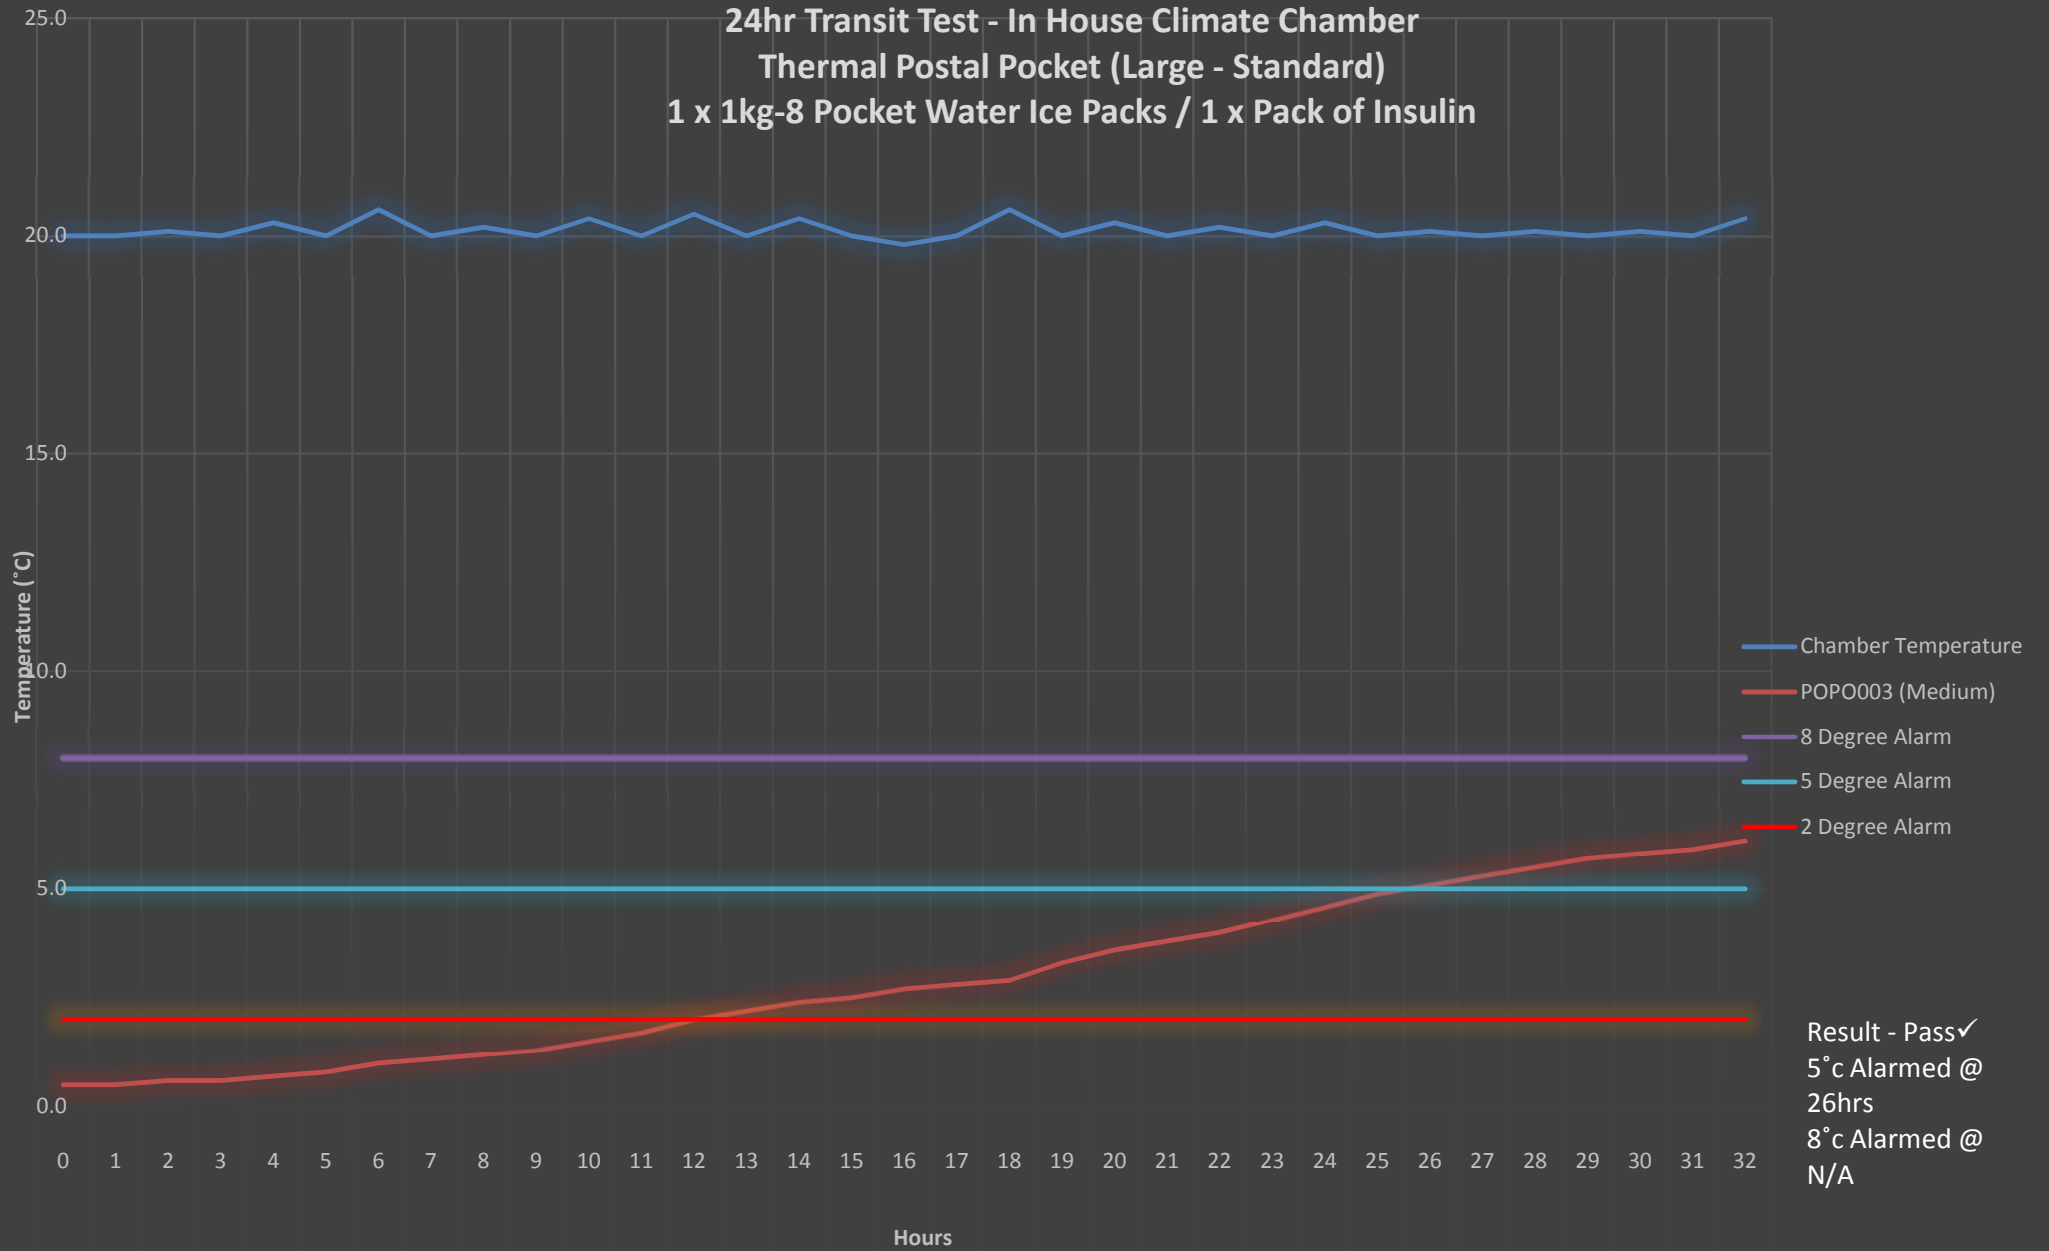

24hr Transit Test - In House Climate Chamber
Thermal Postal Pocket (Large - Standard)
1 x 1kg-8 Pocket Water Ice Packs / 1 x Pack of Insulin

Result - Pass ✓
5°C Alarmed @
26hrs
8°C Alarmed @
N/A

*Results are indicative only via an inhouse test and were not a customer validated profile