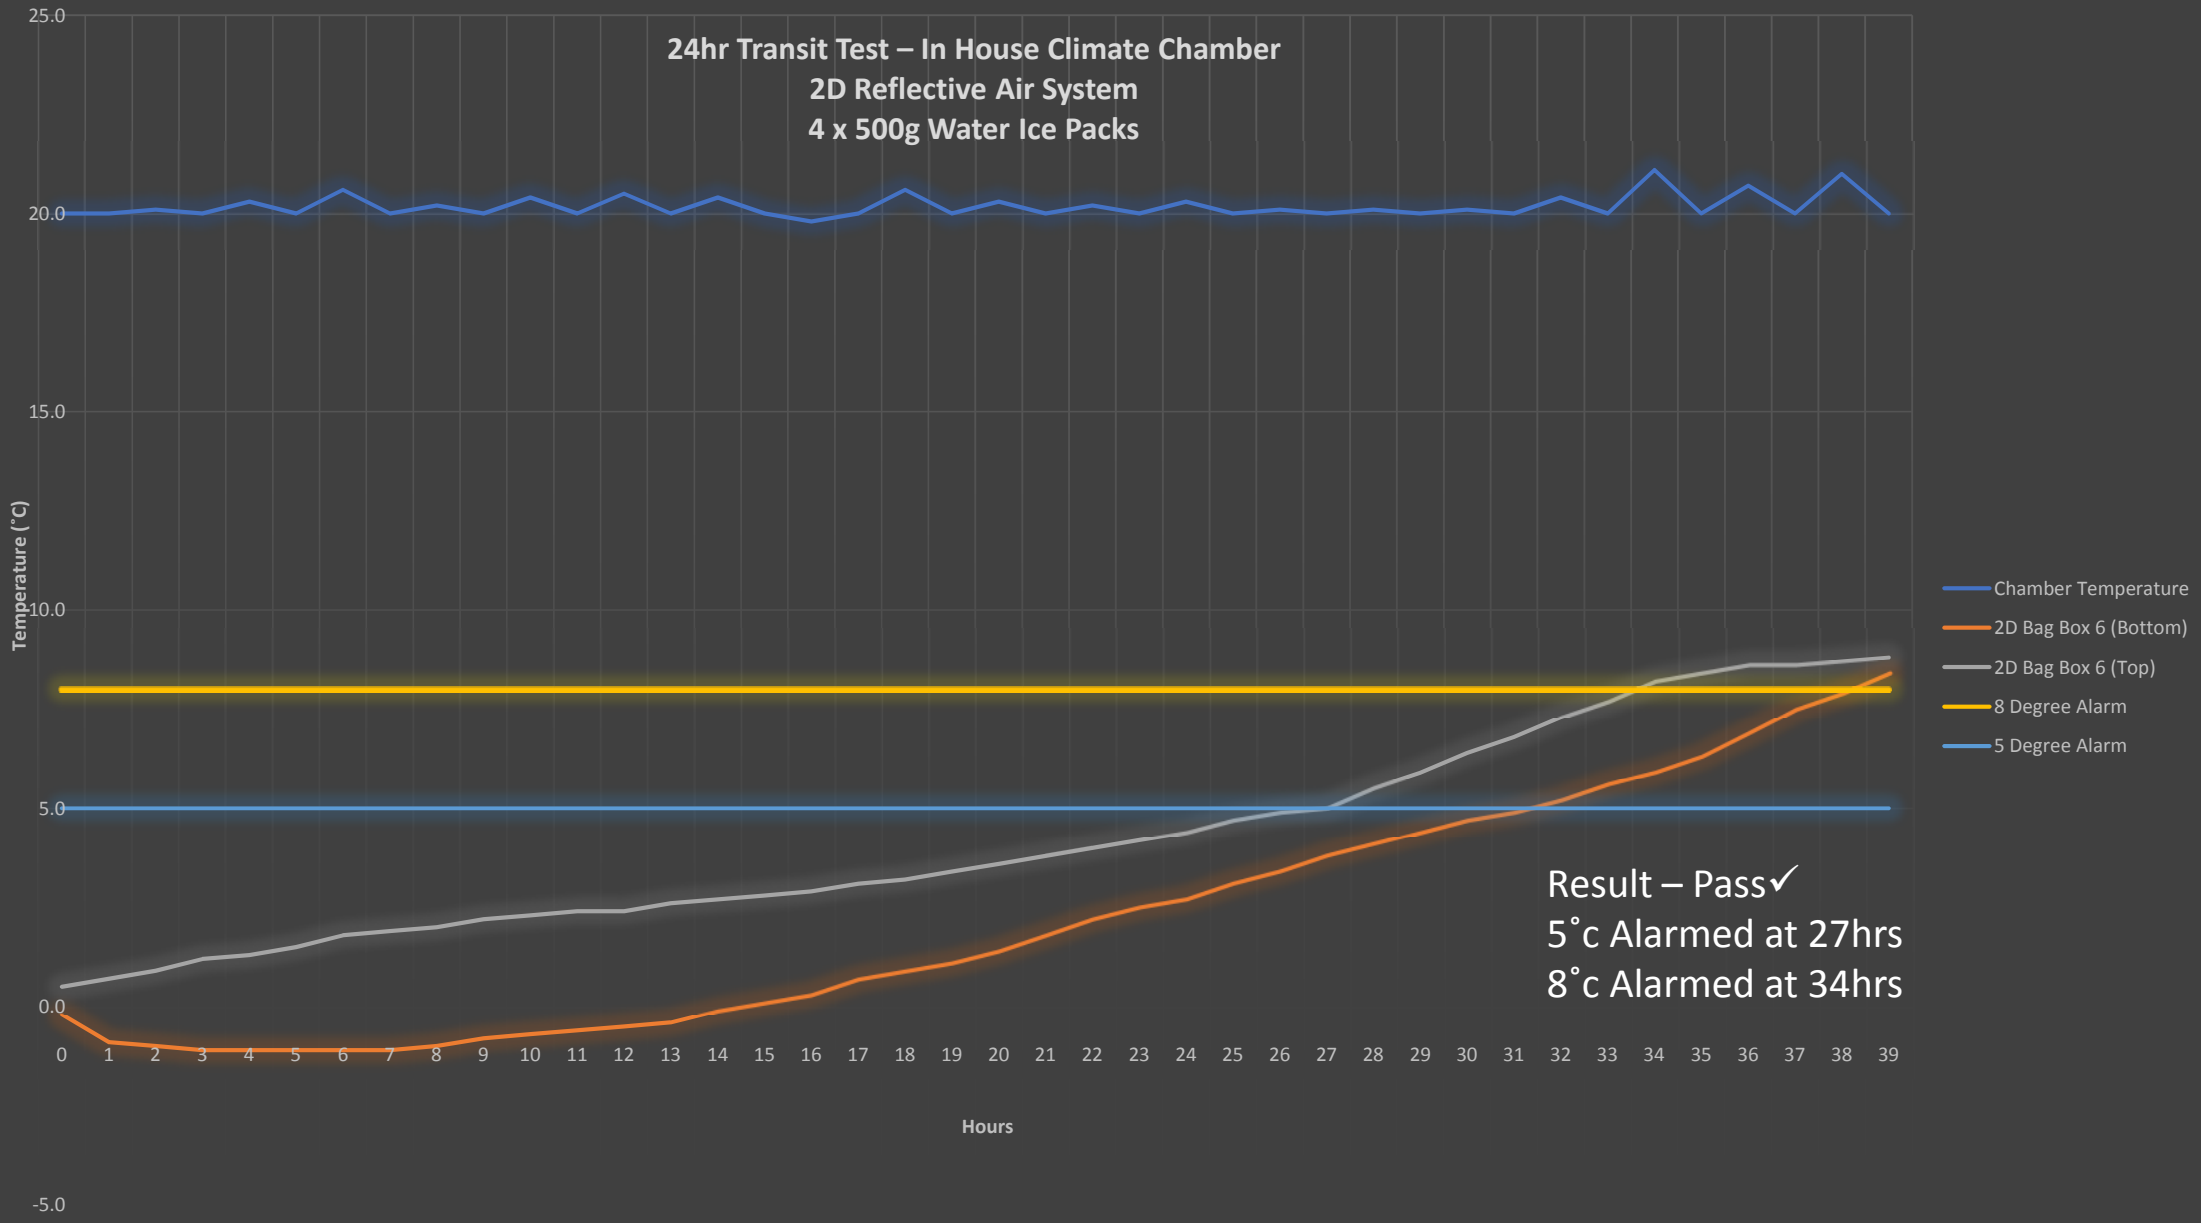

24hr Transit Test – In House Climate Chamber  
2D Reflective Air System  
4 x 500g Water Ice Packs

Result – Pass ✓  
5°C Alarmed at 27hrs  
8°C Alarmed at 34hrs