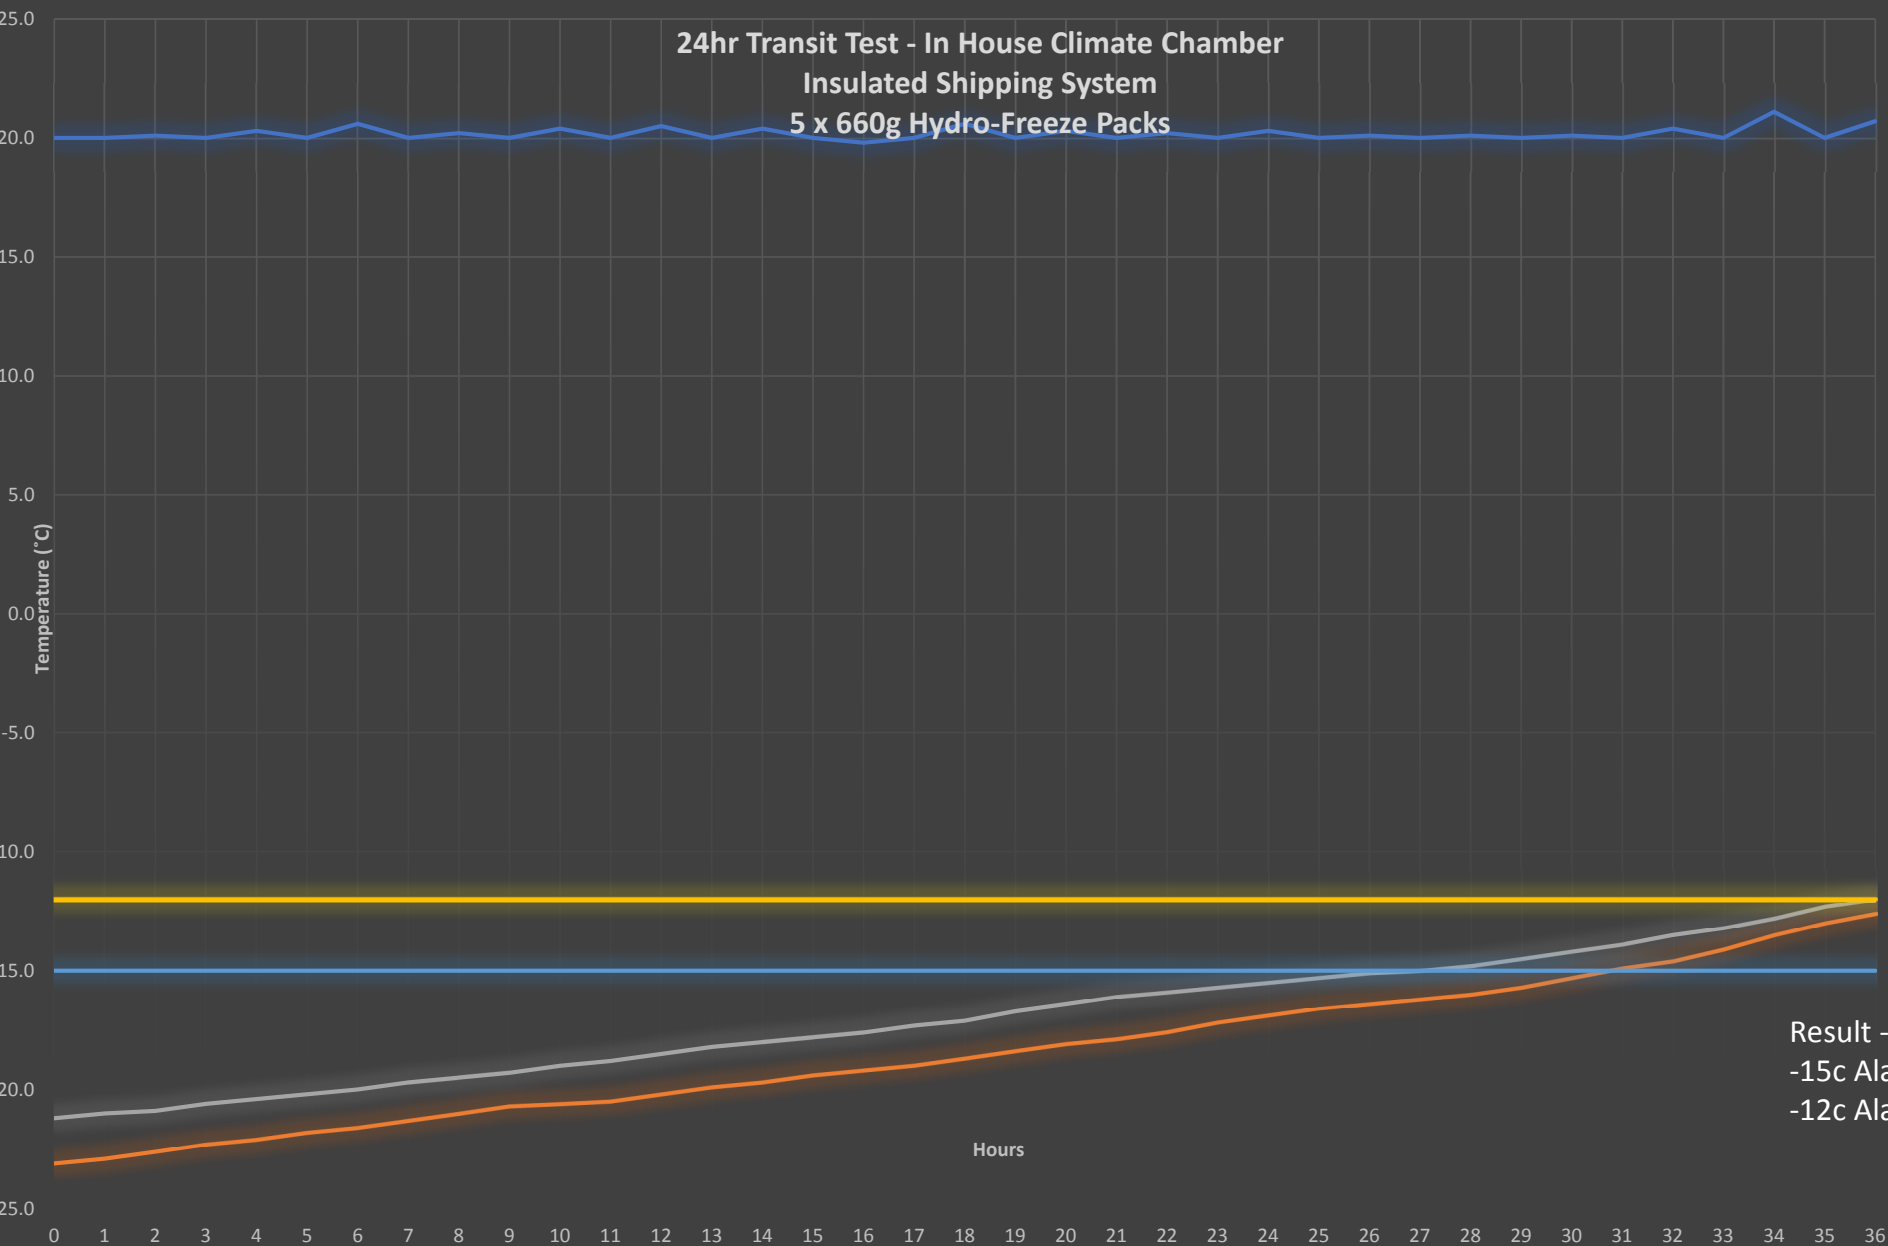

24hr Transit Test - In House Climate Chamber  
Insulated Shipping System  
5 x 660g Hydro-Freeze Packs

- Chamber Temperature
- Insulated Liner Box 6 (Bottom)
- Insulated Liner Box 6 (Top)
- 12 Degree Alarm
- 15 Degree Alarm

Result - Pass ✓  
-15c Alarmed at 27hrs  
-12c Alarmed at 36hrs