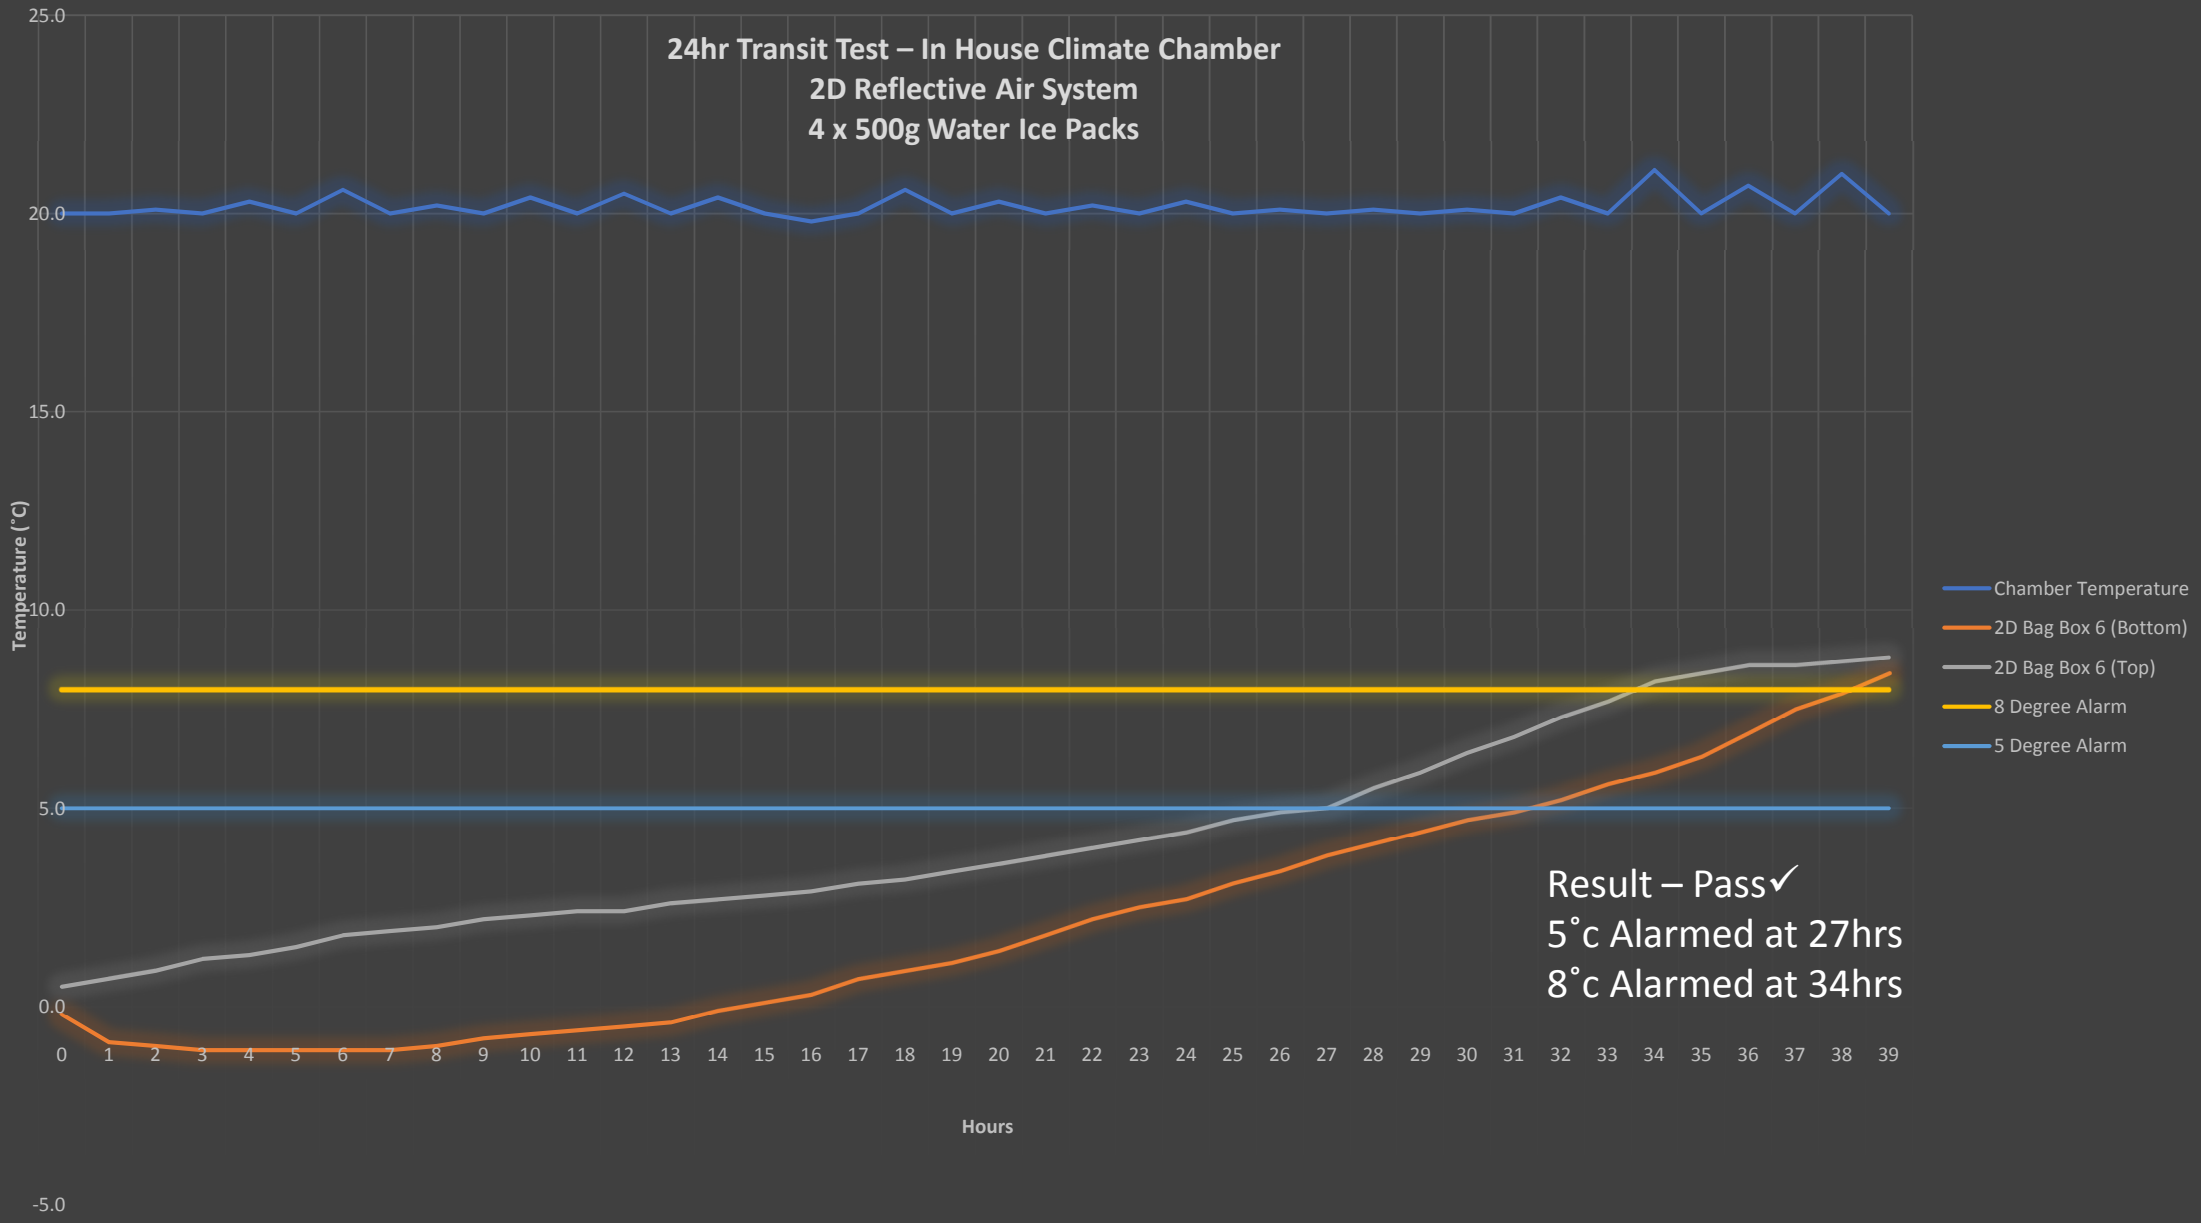

24hr Transit Test – In House Climate Chamber
2D Reflective Air System
4 x 500g Water Ice Packs

Result – Pass ✓
5°C Alarmed at 27hrs
8°C Alarmed at 34hrs